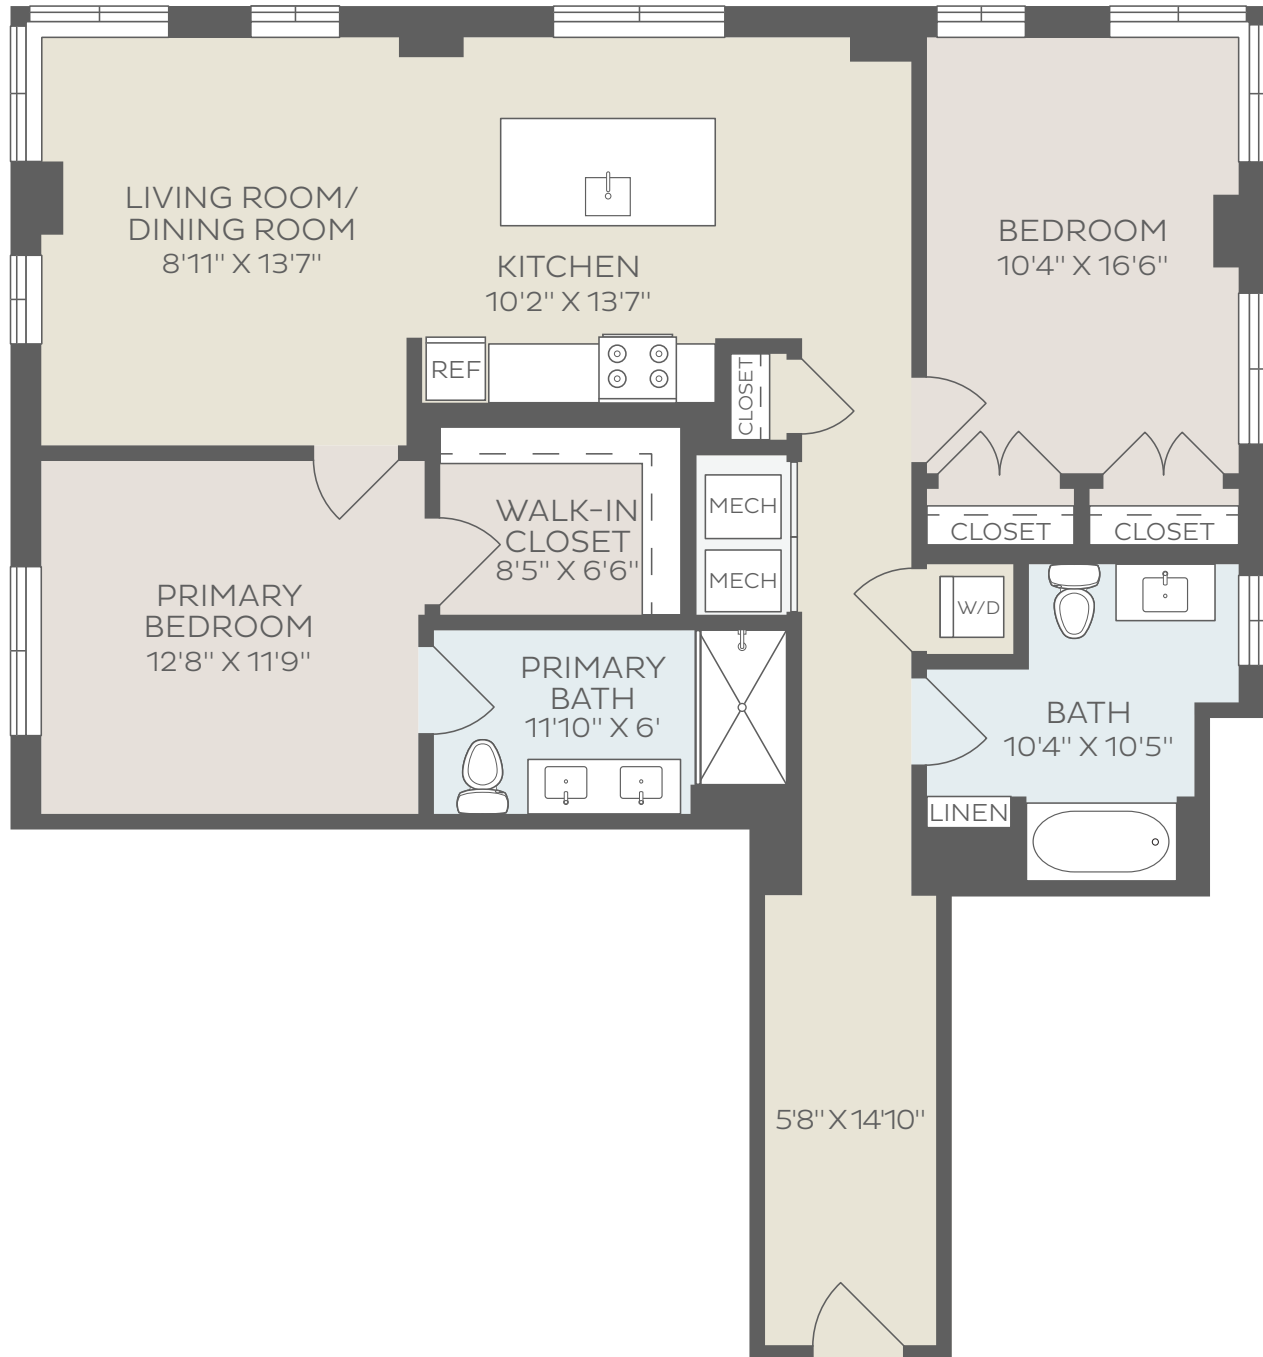

UNIT 520

INDEPENDENT LIVING AT THE FITZGERALD

1,278 SQ. FT.

202.935.5250 | LIFEATTHEFITZGERALD.COM

Kisco Senior Living reserves the right to change pricing, delete or modify floor plans and specifications without notice or obligation. All square footage is approximate.