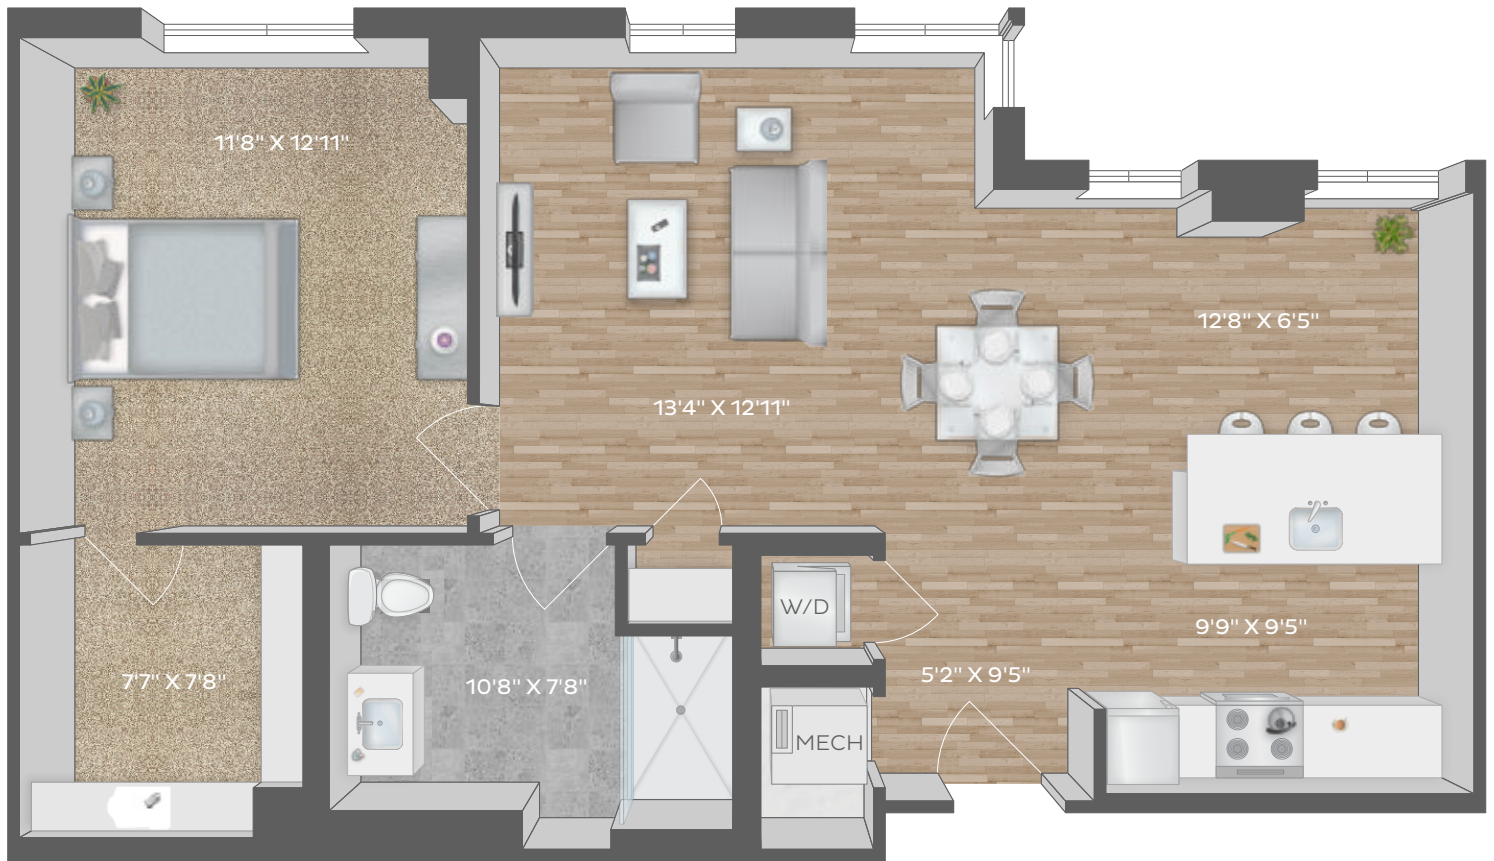

UNIT 511

INDEPENDENT LIVING AT THE FITZGERALD

849 SQ. FT.

202.935.5250 | LIFEATTHEFITZGERALD.COM

Kisco Senior Living reserves the right to change pricing, delete or modify floor plans and specifications without notice or obligation. All square footage is approximate.