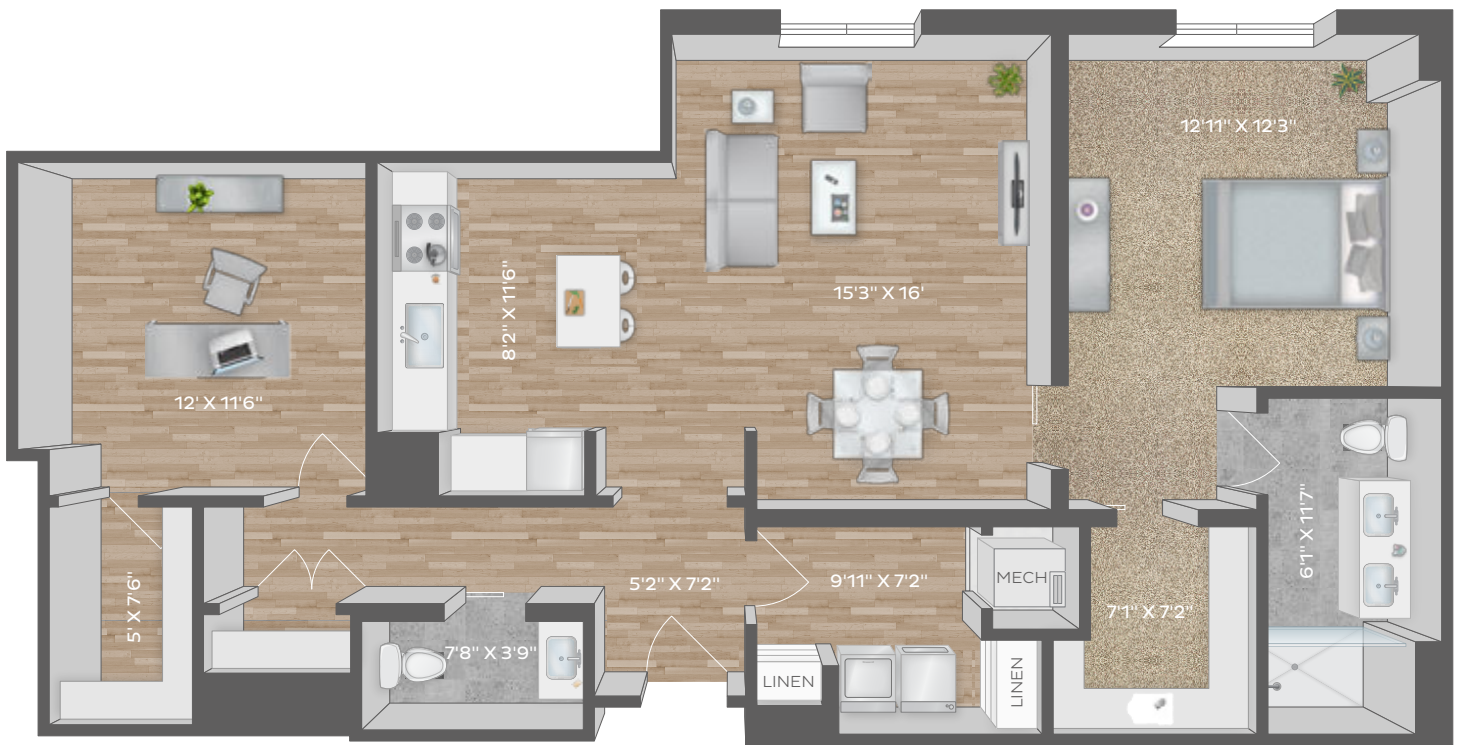

UNIT 509

INDEPENDENT LIVING AT THE FITZGERALD

1,164 SQ. FT.

202.935.5250 | LIFEATTHEFITZGERALD.COM

Kisco Senior Living reserves the right to change pricing, delete or modify floor plans and specifications without notice or obligation. All square footage is approximate.