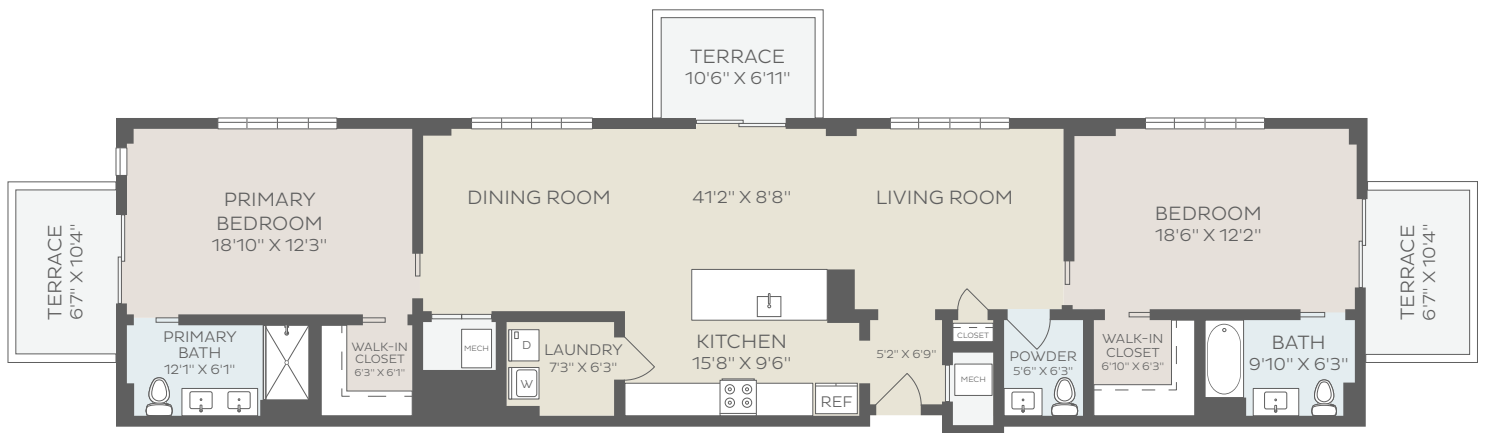

# 1,715 SQ. FT.

202.935.5250 | LIFEATTHEFITZGERALD.COM

*Kisco Senior Living reserves the right to change pricing, delete or modify floor plans and specifications without notice or obligation. All square footage is approximate.*