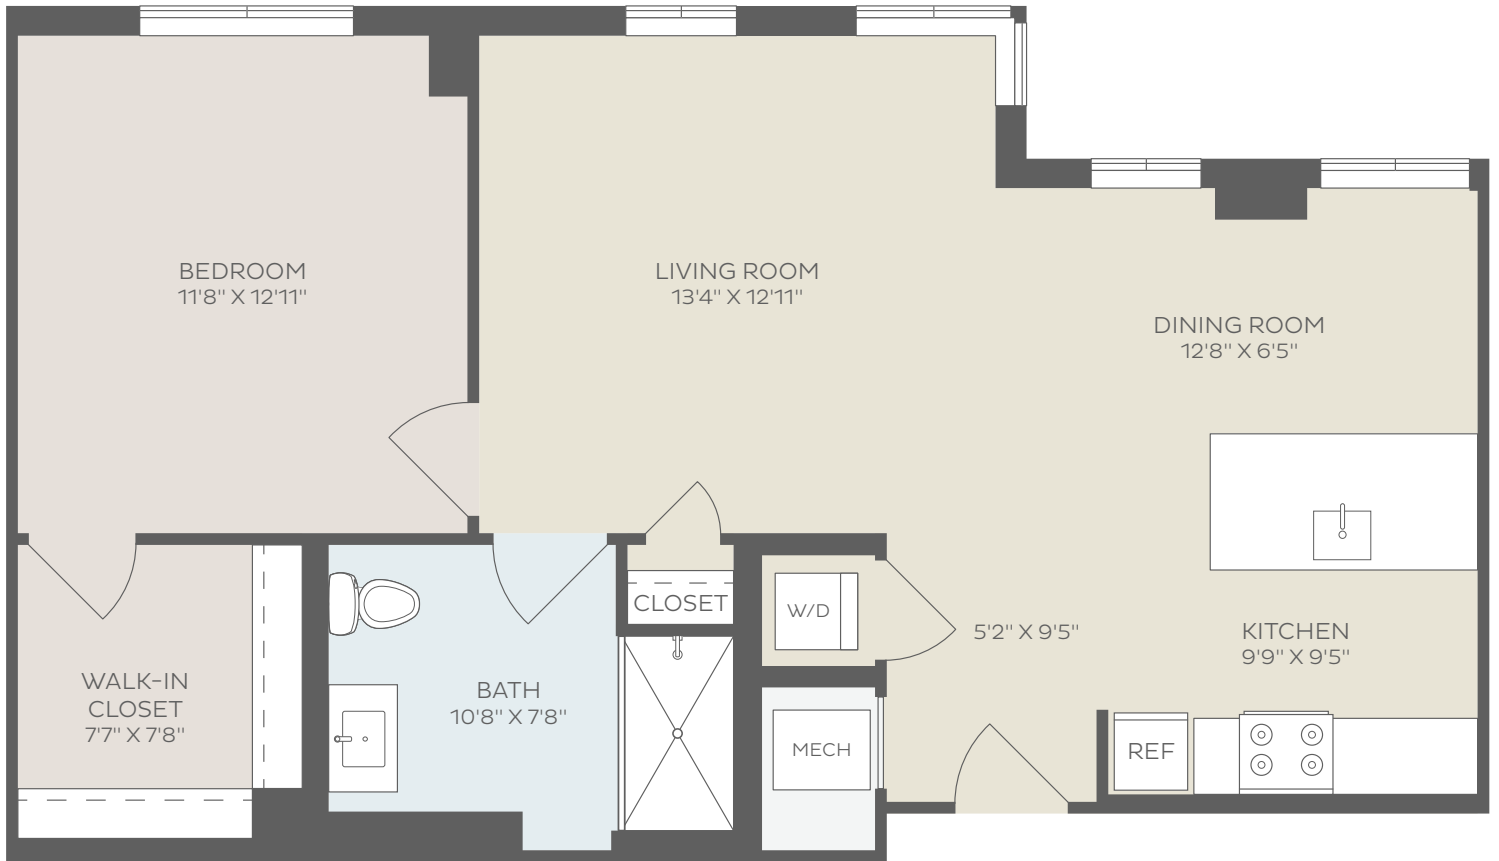

# UNIT 511

INDEPENDENT LIVING AT THE FITZGERALD

849 SQ. FT.

202.935.5250 | LIFEATTHEFITZGERALD.COM

*Kisco Senior Living reserves the right to change pricing, delete or modify floor plans and specifications without notice or obligation. All square footage is approximate.*