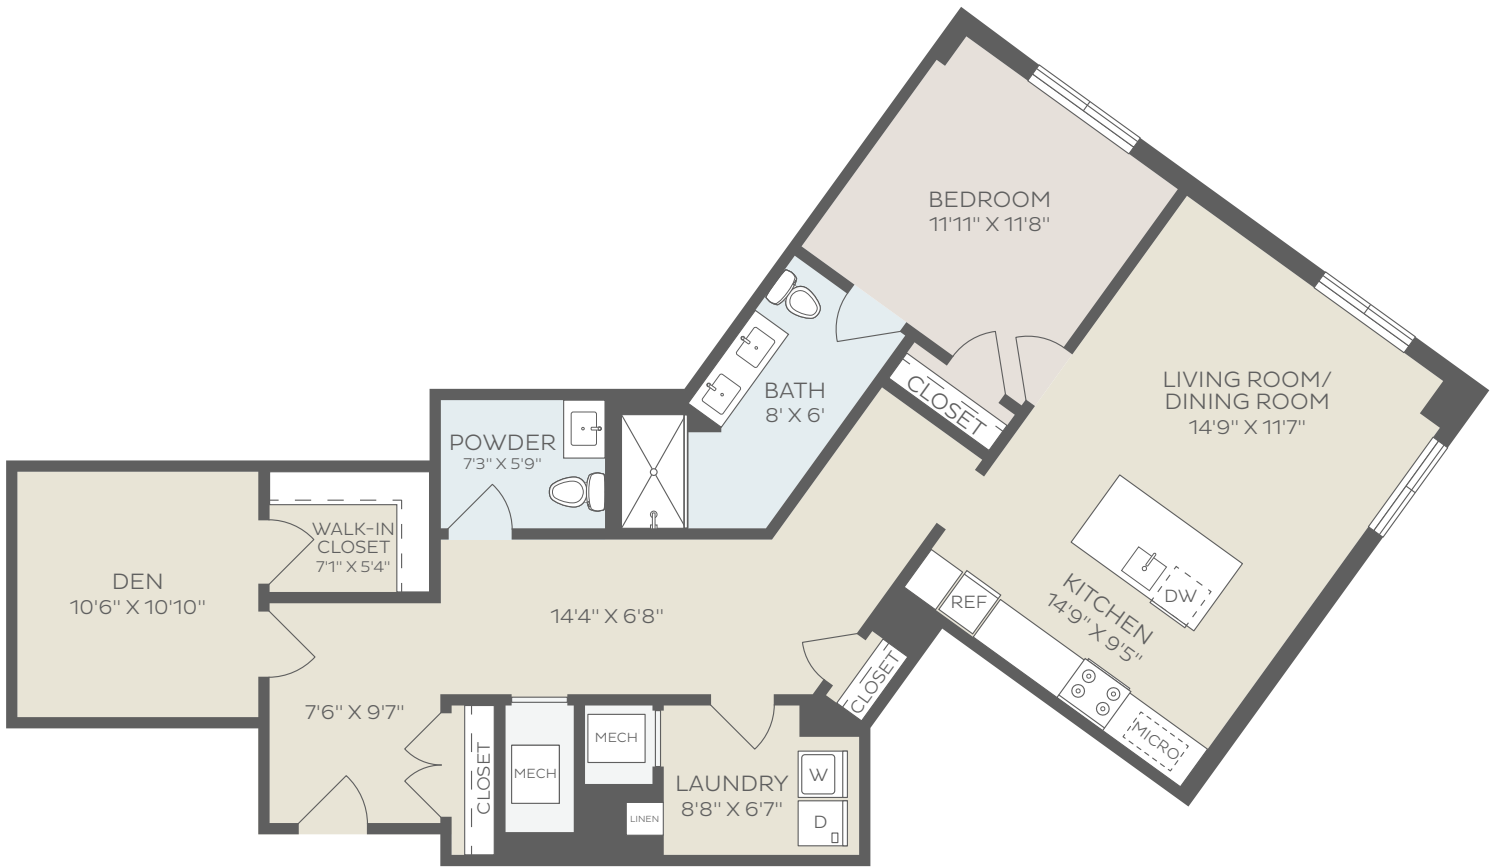

UNIT 501

INDEPENDENT LIVING AT THE FITZGERALD

1,252 SQ. FT.

202.935.5250 | LIFEATTHEFITZGERALD.COM

Kisco Senior Living reserves the right to change pricing, delete or modify floor plans and specifications without notice or obligation. All square footage is approximate.