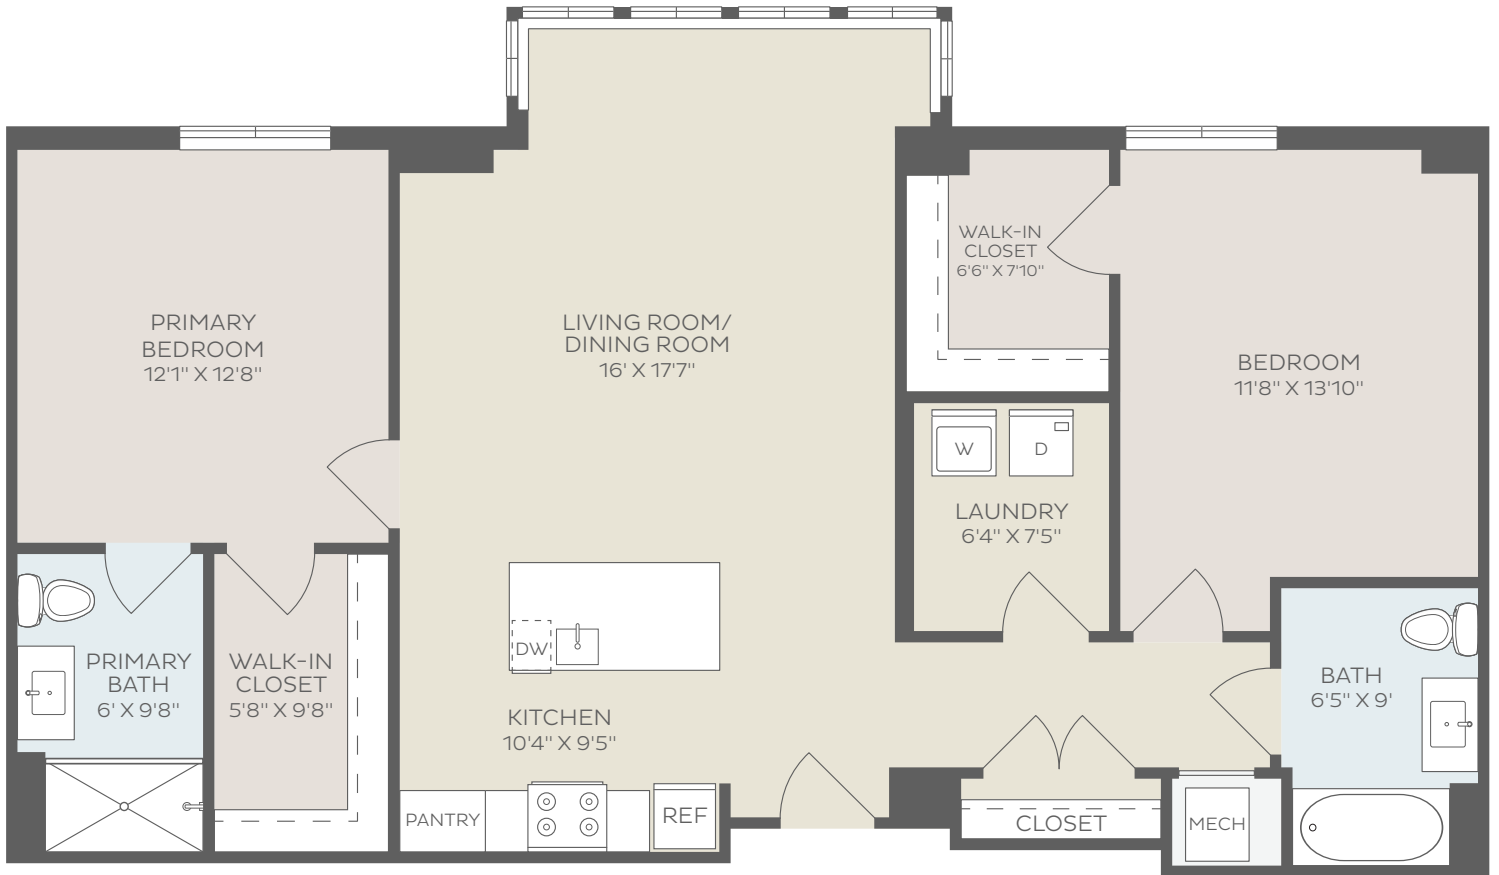

UNIT 419

INDEPENDENT LIVING AT THE FITZGERALD

1,236 SQ. FT.

202.935.5250 | LIFEATTHEFITZGERALD.COM

Kisco Senior Living reserves the right to change pricing, delete or modify floor plans and specifications without notice or obligation. All square footage is approximate.