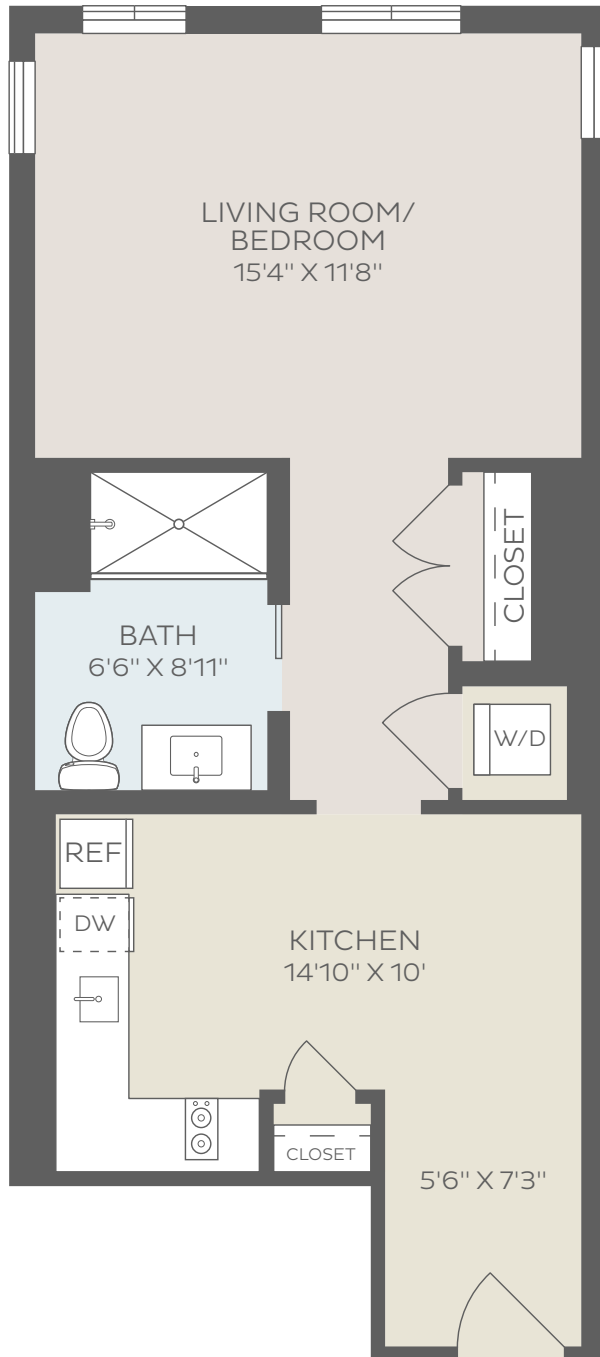

# UNIT 217

ASSISTED LIVING AT THE FITZGERALD

582 SQ. FT.

LIFEATTHEFITZGERALD.COM

*The Fitzgerald of Palisades is currently under construction and is not licensed by the D.C. Department of Health. Upon completion of construction, The Fitzgerald will apply to the D.C. Department of Health for a license to operate as an Assisted Living Residence. The anticipated opening is late 2024.*

Kisco Senior Living reserves the right to change pricing, delete or modify floor plans and specifications without notice or obligation. All square footage is approximate.

**THE FITZGERALD**  
of Palisades