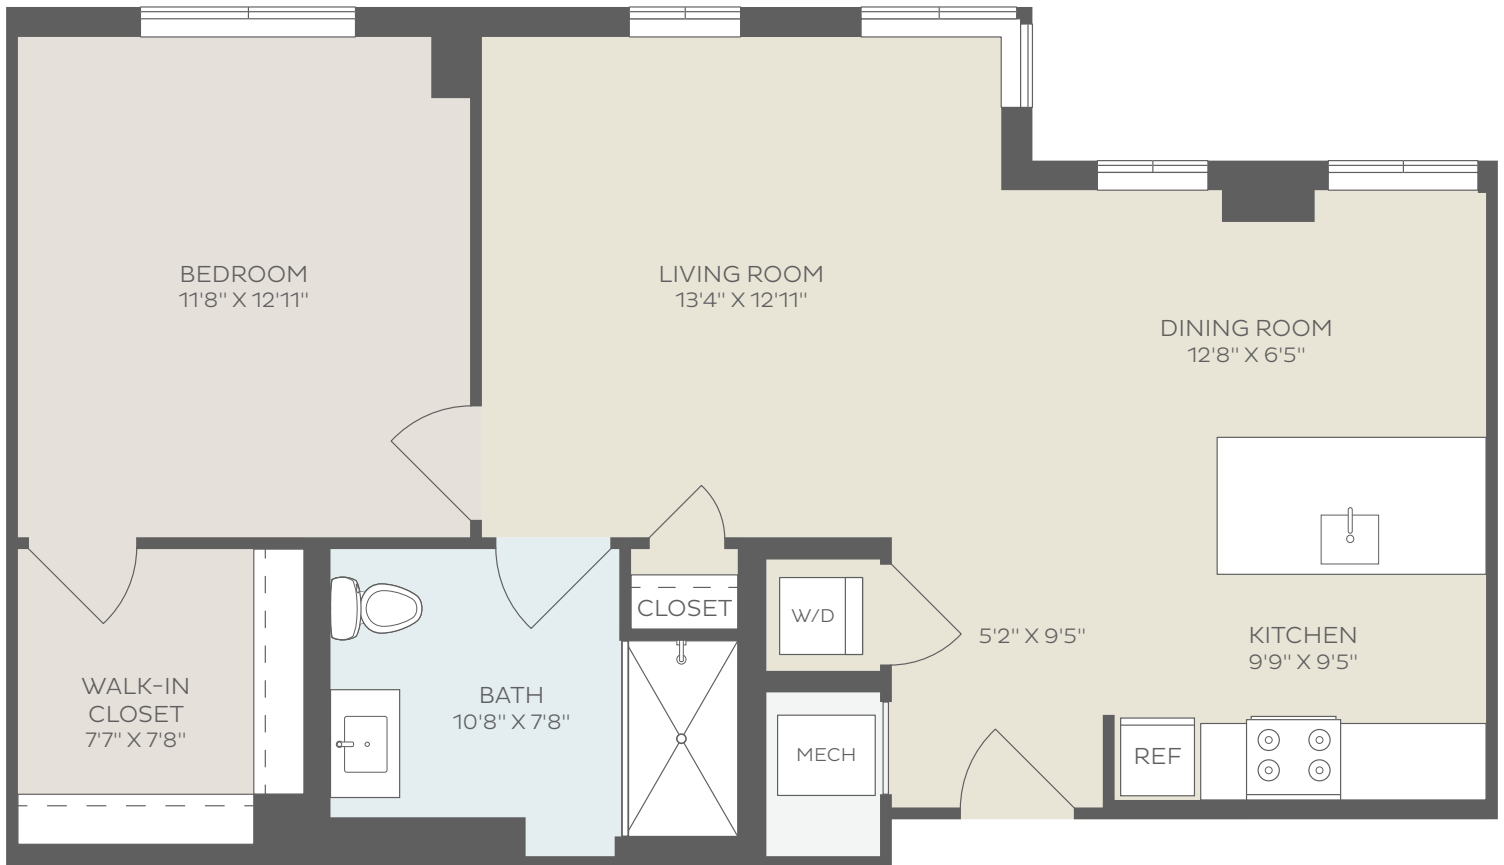

UNIT 511 - 1 BD / 1 BA

INDEPENDENT LIVING AT THE FITZGERALD

849 SQ. FT.

LIFEATTHEFITZGERALD.COM

Kisco Senior Living reserves the right to change pricing, delete or modify floor plans and specifications without notice or obligation. All square footage is approximate.