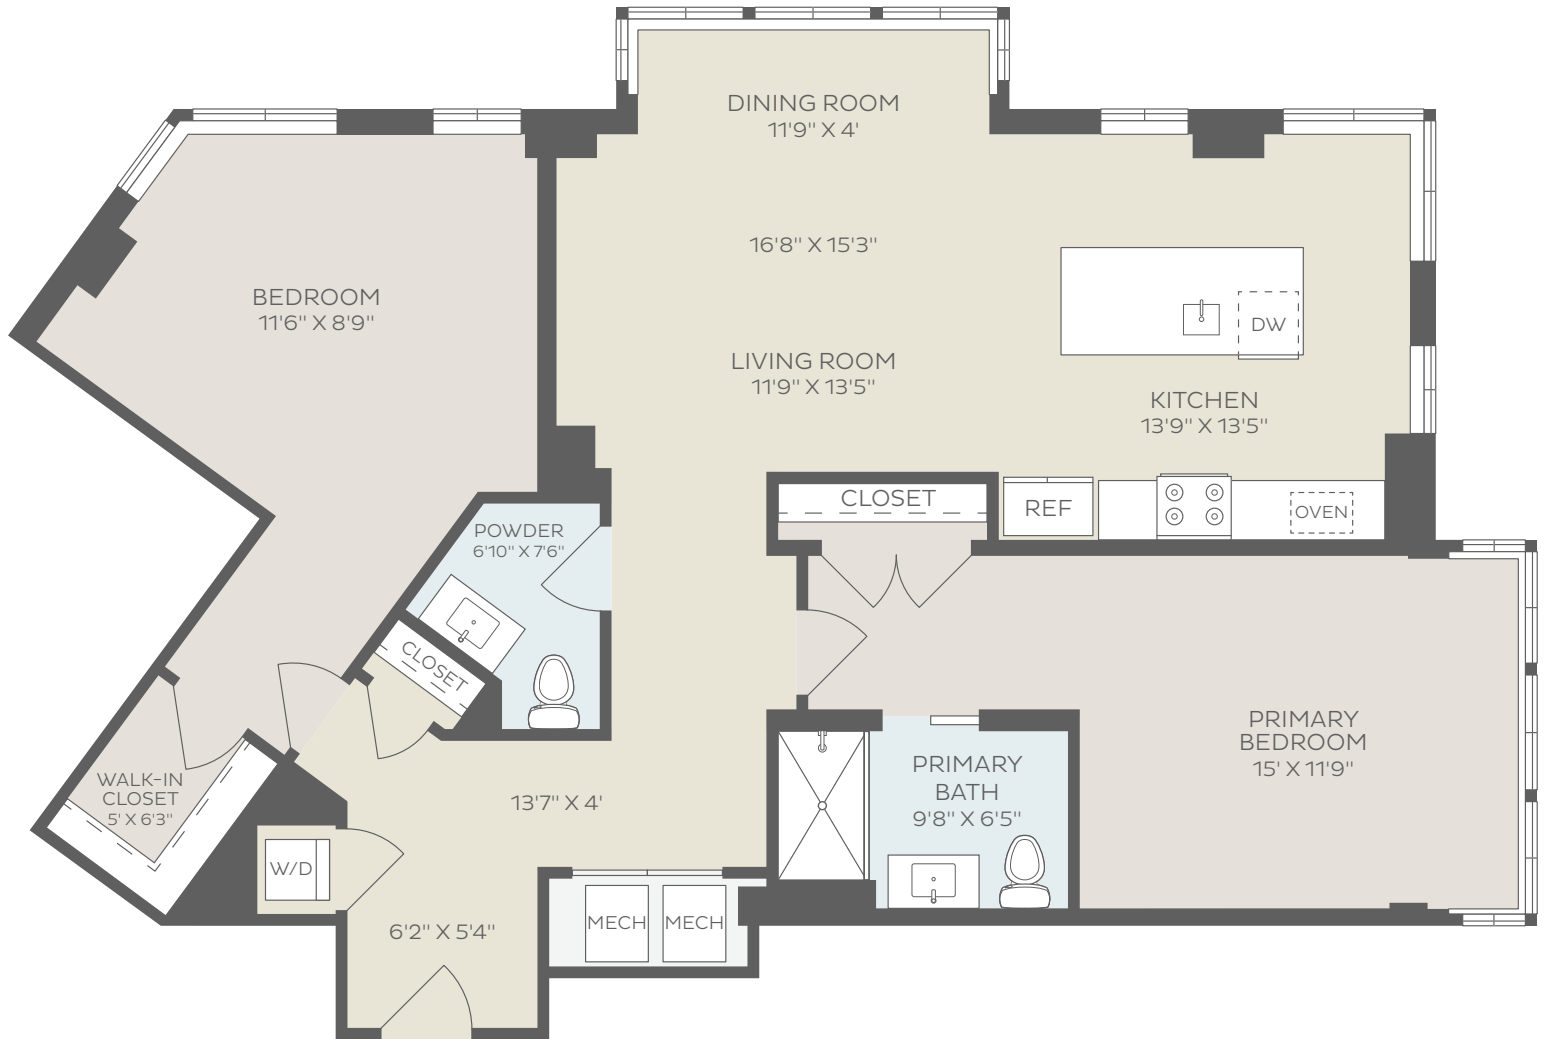

UNIT 402 - 2 BD / 1.5 BA

1,339 SQ. FT.

INDEPENDENT LIVING AT THE FITZGERALD

LIFEATTHEFITZGERALD.COM

Kisco Senior Living reserves the right to change pricing, delete or modify floor plans and specifications without notice or obligation. All square footage is approximate.