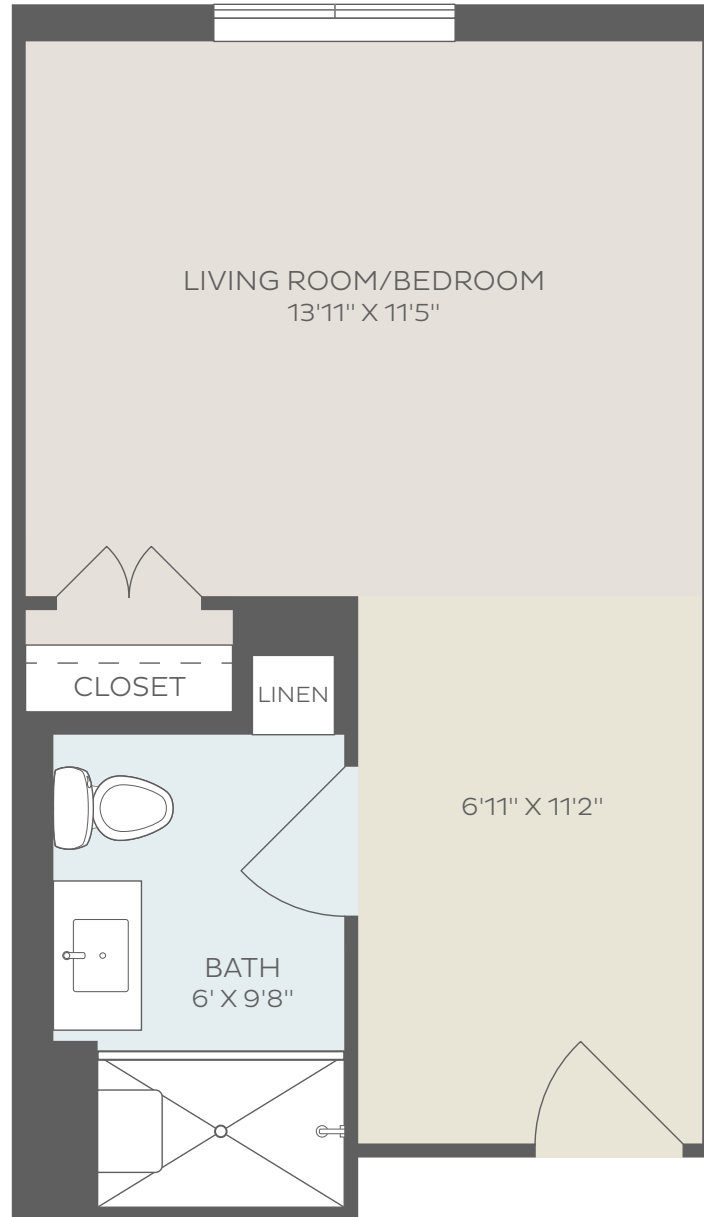

# UNIT 301 - STUDIO / 1 BA

MEMORY CARE AT THE FITZGERALD

378 SQ. FT.

LIFEATTHEFITZGERALD.COM

*Kisco Senior Living reserves the right to change pricing, delete or modify floor plans and specifications without notice or obligation. All square footage is approximate.*