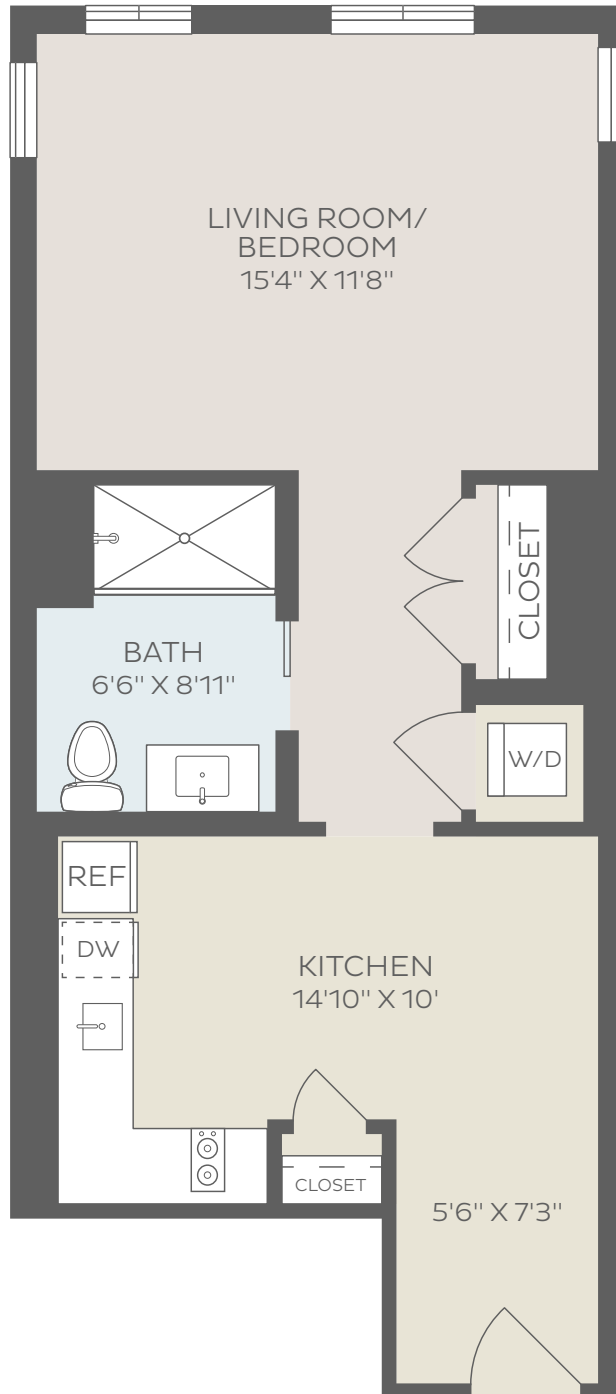

UNIT 217 - STUDIO / 1 BA

ASSISTED LIVING AT THE FITZGERALD

582 SQ. FT.

LIFEATTHEFITZGERALD.COM

Kisco Senior Living reserves the right to change pricing, delete or modify floor plans and specifications without notice or obligation. All square footage is approximate.