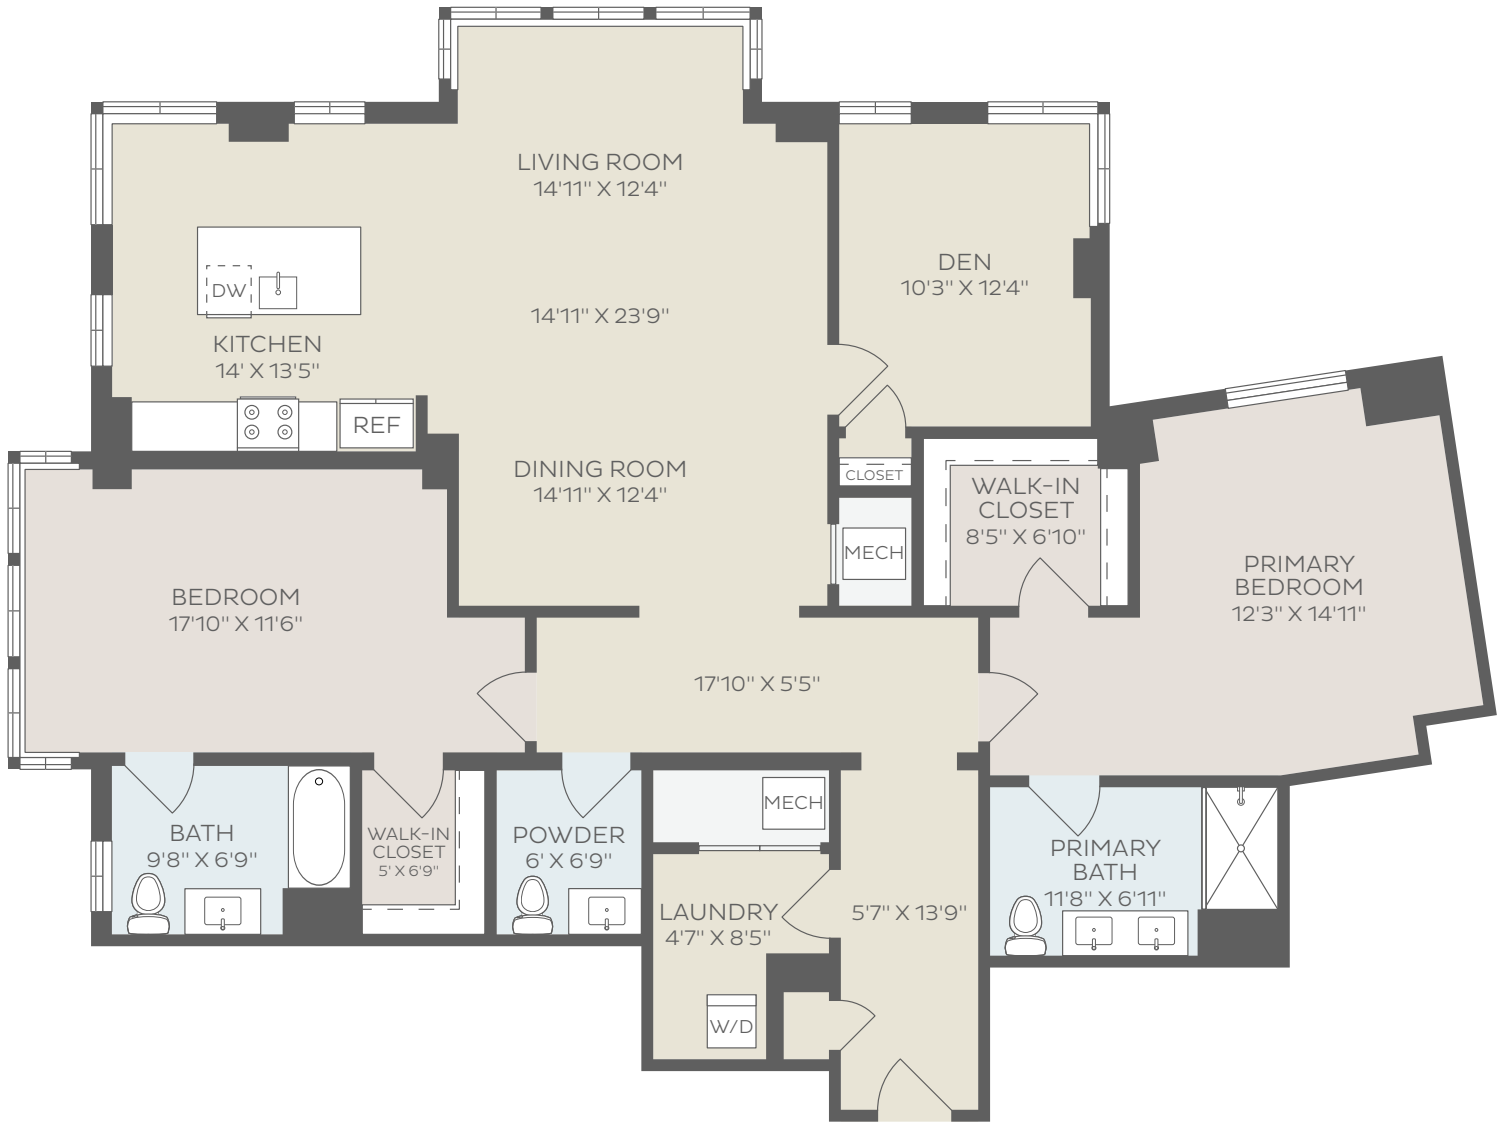

# UNIT 204 - 2 BD / 2.5 BA

1,927 SQ. FT.

ASSISTED LIVING AT THE FITZGERALD

LIFEATTHEFITZGERALD.COM

*Kisco Senior Living reserves the right to change pricing, delete or modify floor plans and specifications without notice or obligation. All square footage is approximate.*