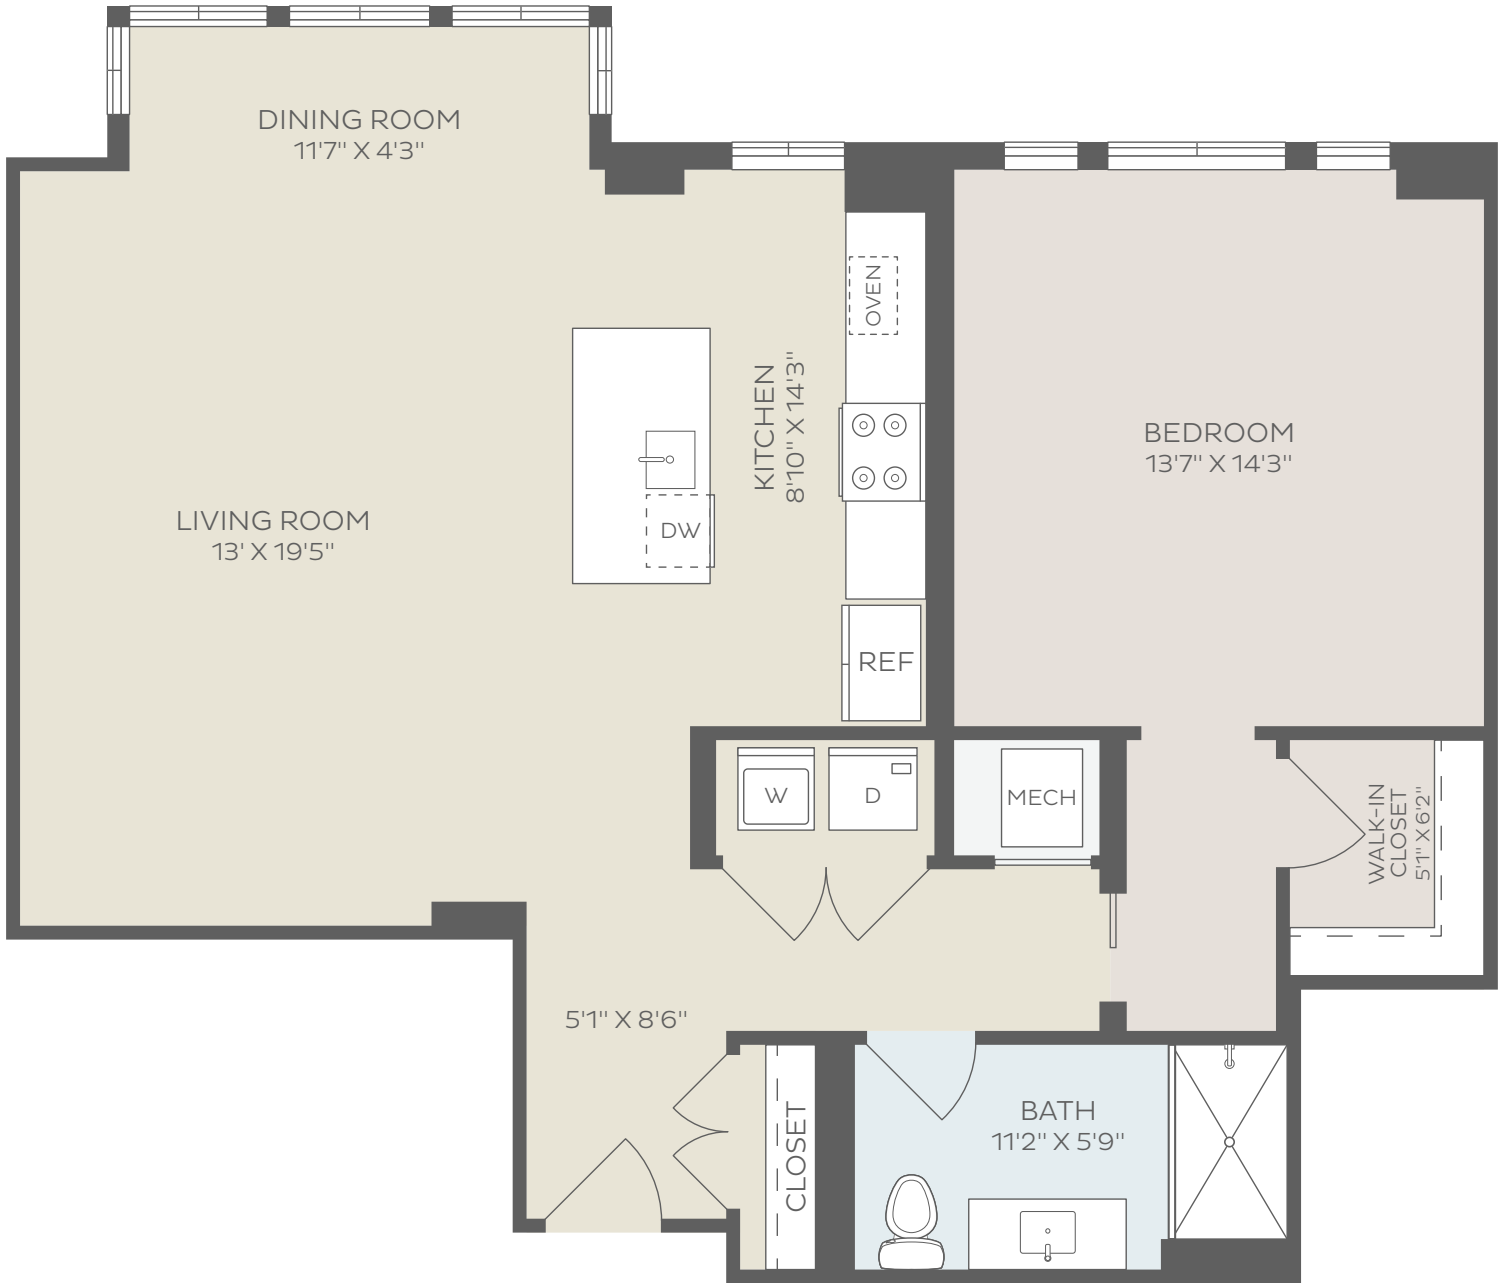

# UNIT 203 - 1 BD / 1 BA

1,044 SQ. FT.

ASSISTED LIVING AT THE FITZGERALD

LIFEATTHEFITZGERALD.COM

*Kisco Senior Living reserves the right to change pricing, delete or modify floor plans and specifications without notice or obligation. All square footage is approximate.*