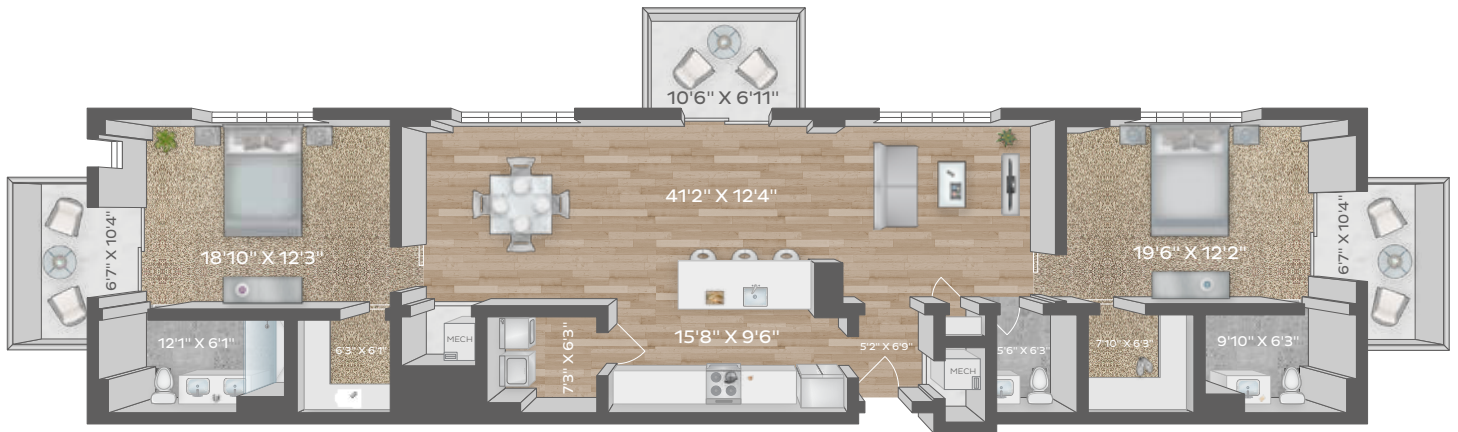

# UNIT 608

INDEPENDENT LIVING AT THE FITZGERALD

# 1,715 SQ. FT.

202.935.5250 | LIFEATTHEFITZGERALD.COM

*Kisco Senior Living reserves the right to change pricing, delete or modify floor plans and specifications without notice or obligation. All square footage is approximate.*