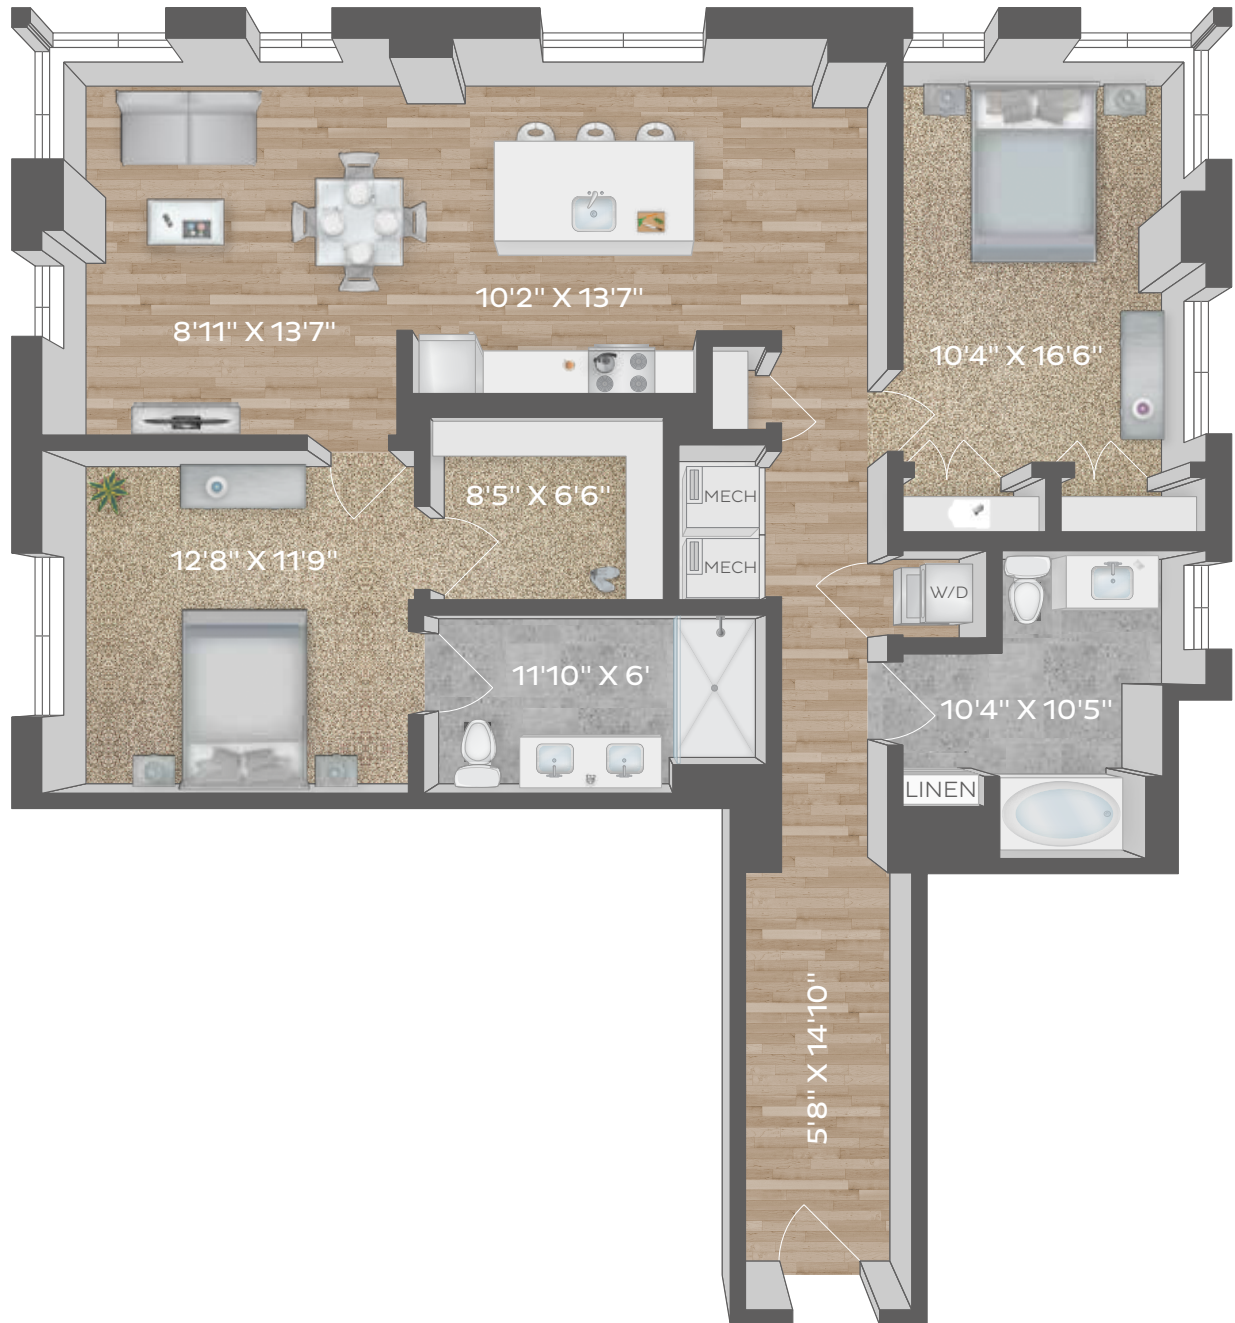

# UNIT 520

INDEPENDENT LIVING AT THE FITZGERALD

# 1,278 SQ. FT.

202.935.5250 | LIFEATTHEFITZGERALD.COM

*Kisco Senior Living reserves the right to change pricing, delete or modify floor plans and specifications without notice or obligation. All square footage is approximate.*