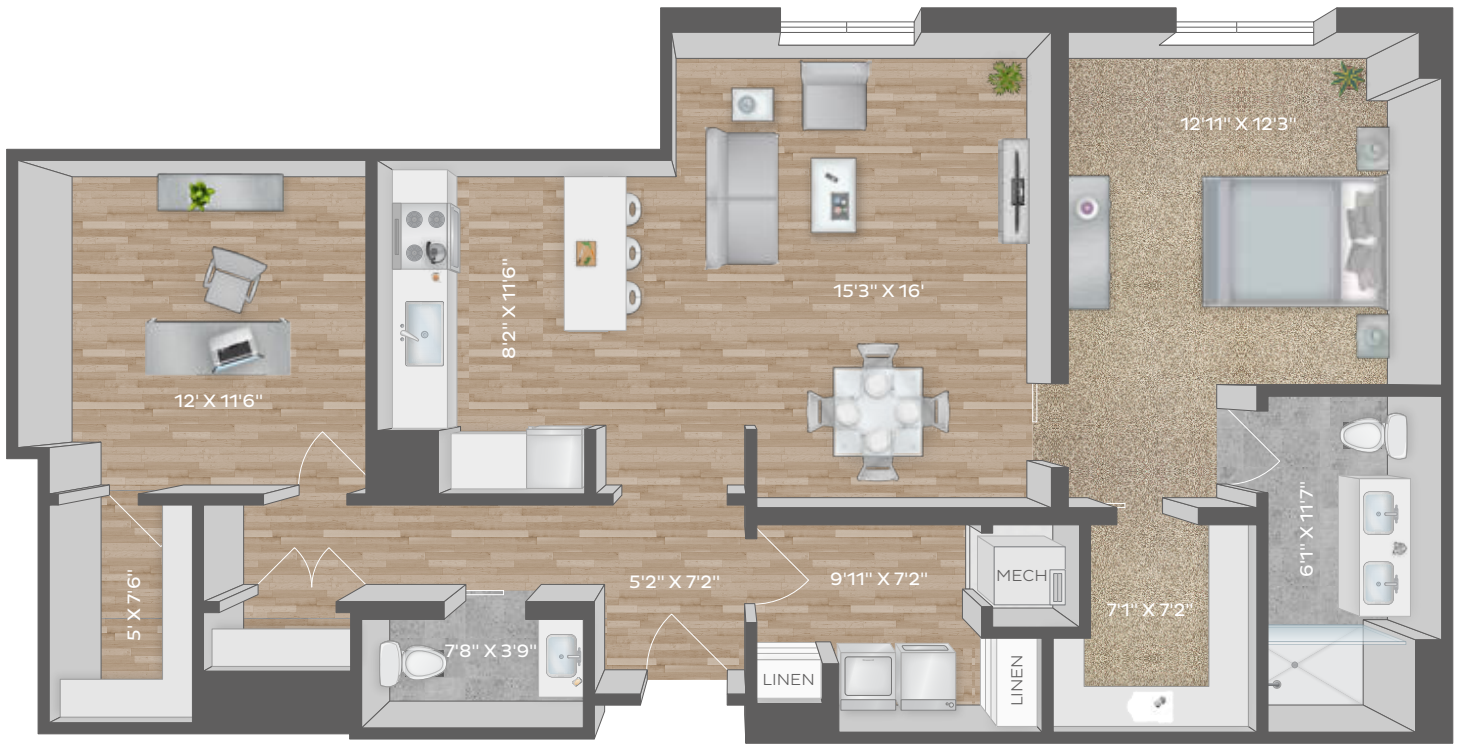

# UNIT 509

INDEPENDENT LIVING AT THE FITZGERALD

1,164 SQ. FT.

202.935.5250 | LIFEATTHEFITZGERALD.COM

*Kisco Senior Living reserves the right to change pricing, delete or modify floor plans and specifications without notice or obligation. All square footage is approximate.*