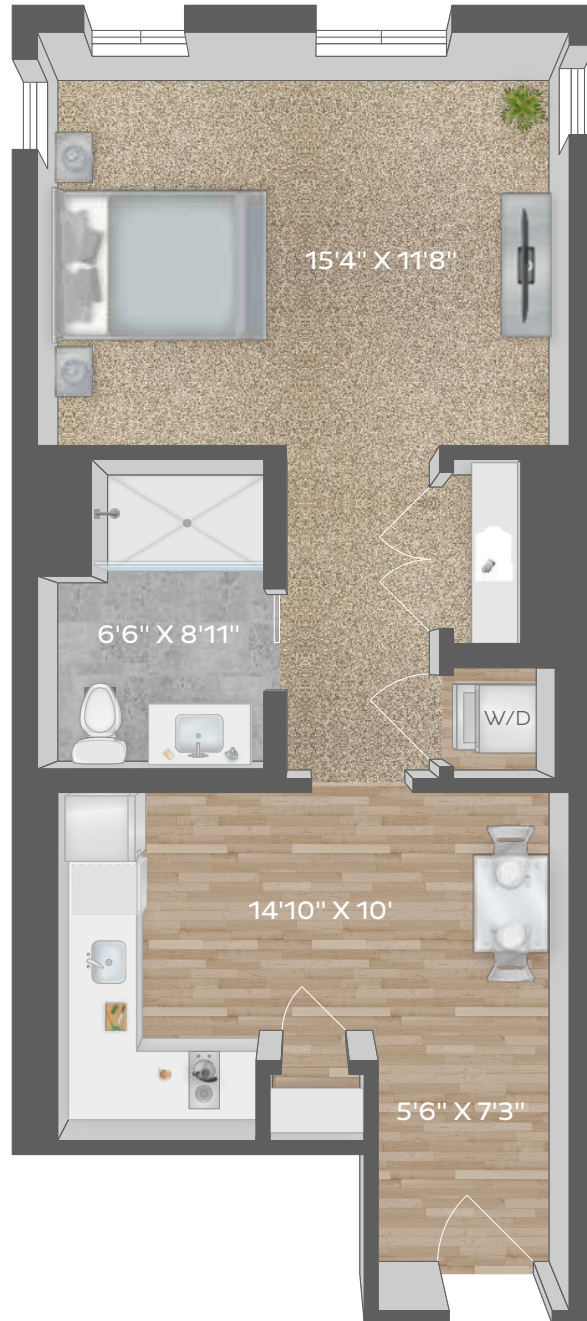

# UNIT 217

ASSISTED LIVING AT THE FITZGERALD

582 SQ. FT.

LIFEATTHEFITZGERALD.COM

*The Fitzgerald of Palisades is currently under construction and is not licensed by the D.C. Department of Health. Upon completion of construction, The Fitzgerald will apply to the D.C. Department of Health for a license to operate as an Assisted Living Residence. The anticipated opening is mid-2025.*

Kisco Senior Living reserves the right to change pricing, delete or modify floor plans and specifications without notice or obligation. All square footage is approximate.

**THE FITZGERALD**  
of Palisades