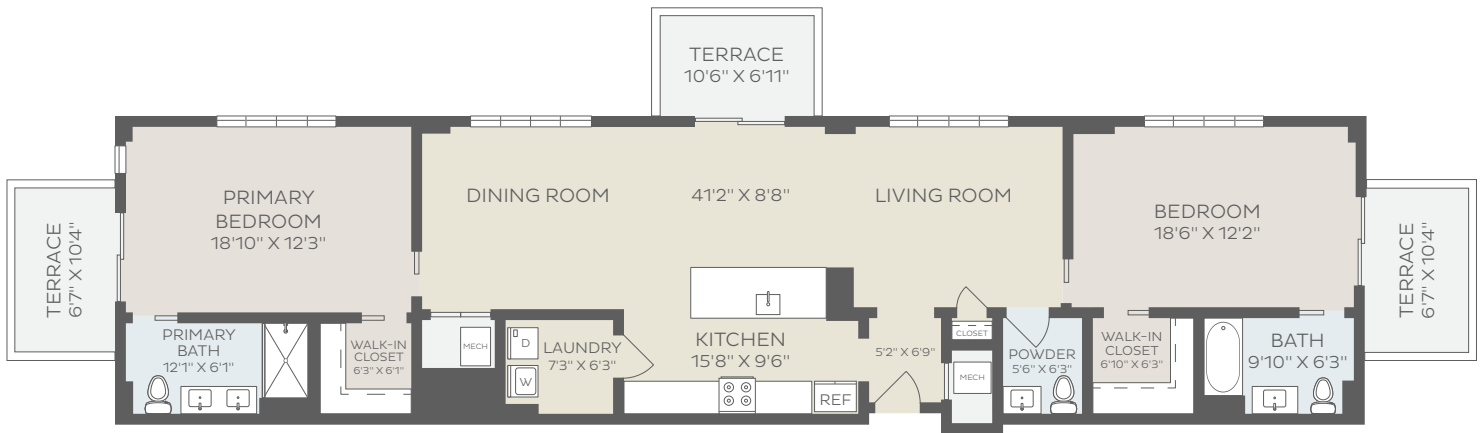

# 1,715 SQ. FT.

202.935.5250 | LIFEATTHEFITZGERALD.COM

*Kisco Senior Living reserves the right to change pricing, delete or modify floor plans and specifications without notice or obligation. All square footage is approximate.*