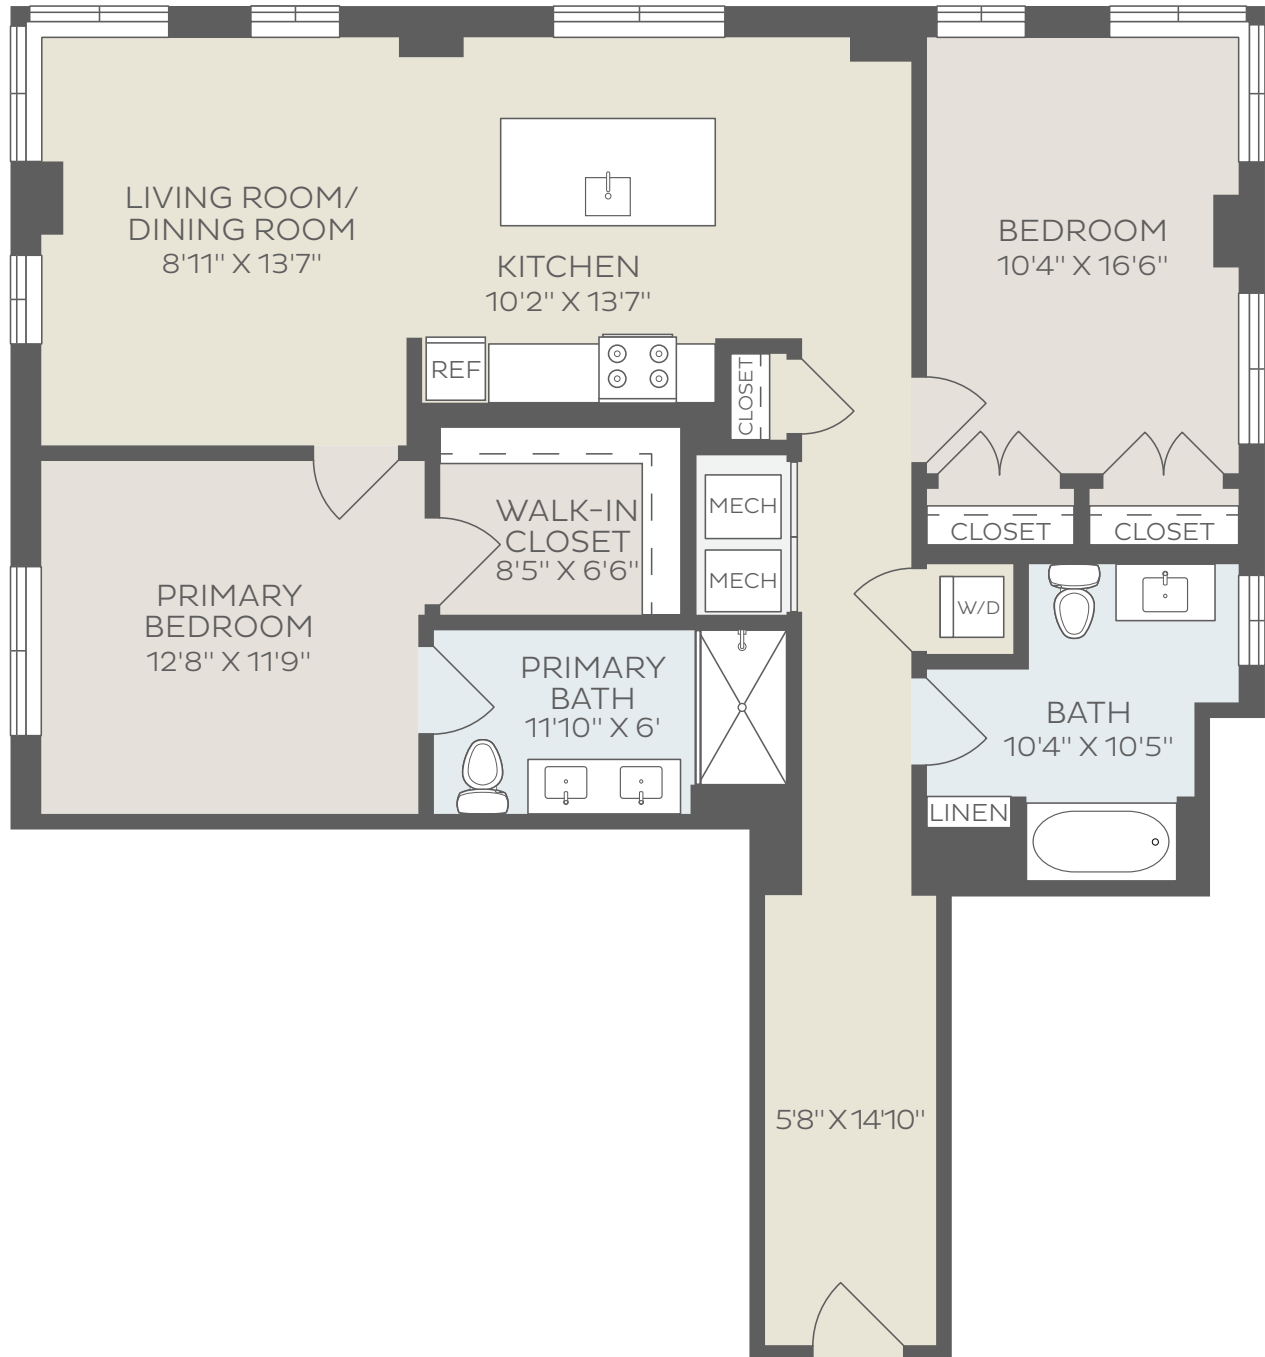

UNIT 520

INDEPENDENT LIVING AT THE FITZGERALD

1,278 SQ. FT.

202.935.5250 | LIFEATTHEFITZGERALD.COM

Kisco Senior Living reserves the right to change pricing, delete or modify floor plans and specifications without notice or obligation. All square footage is approximate.