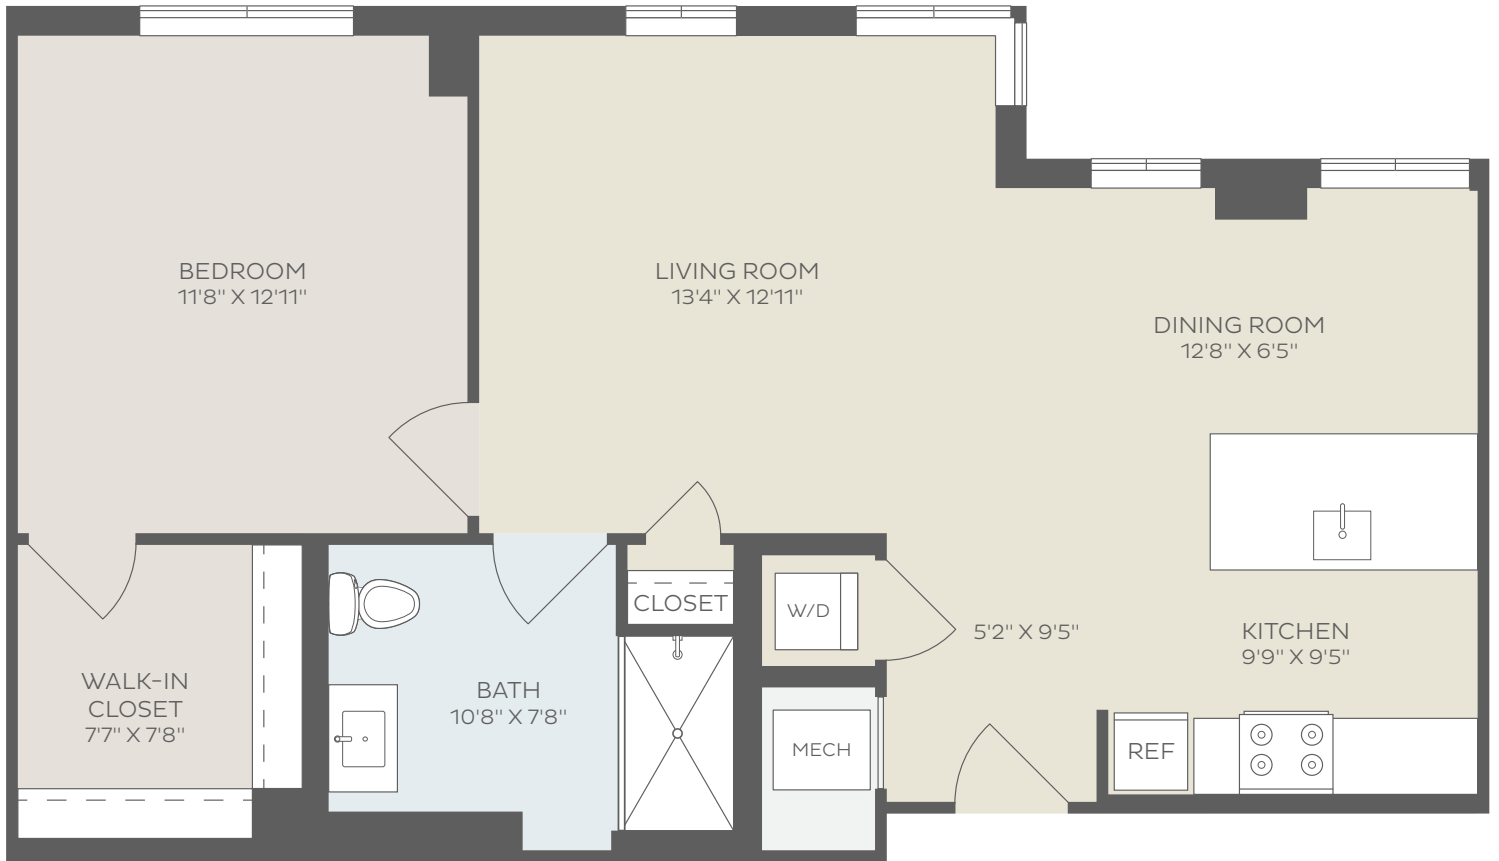

UNIT 511

INDEPENDENT LIVING AT THE FITZGERALD

849 SQ. FT.

202.935.5250 | LIFEATTHEFITZGERALD.COM

Kisco Senior Living reserves the right to change pricing, delete or modify floor plans and specifications without notice or obligation. All square footage is approximate.