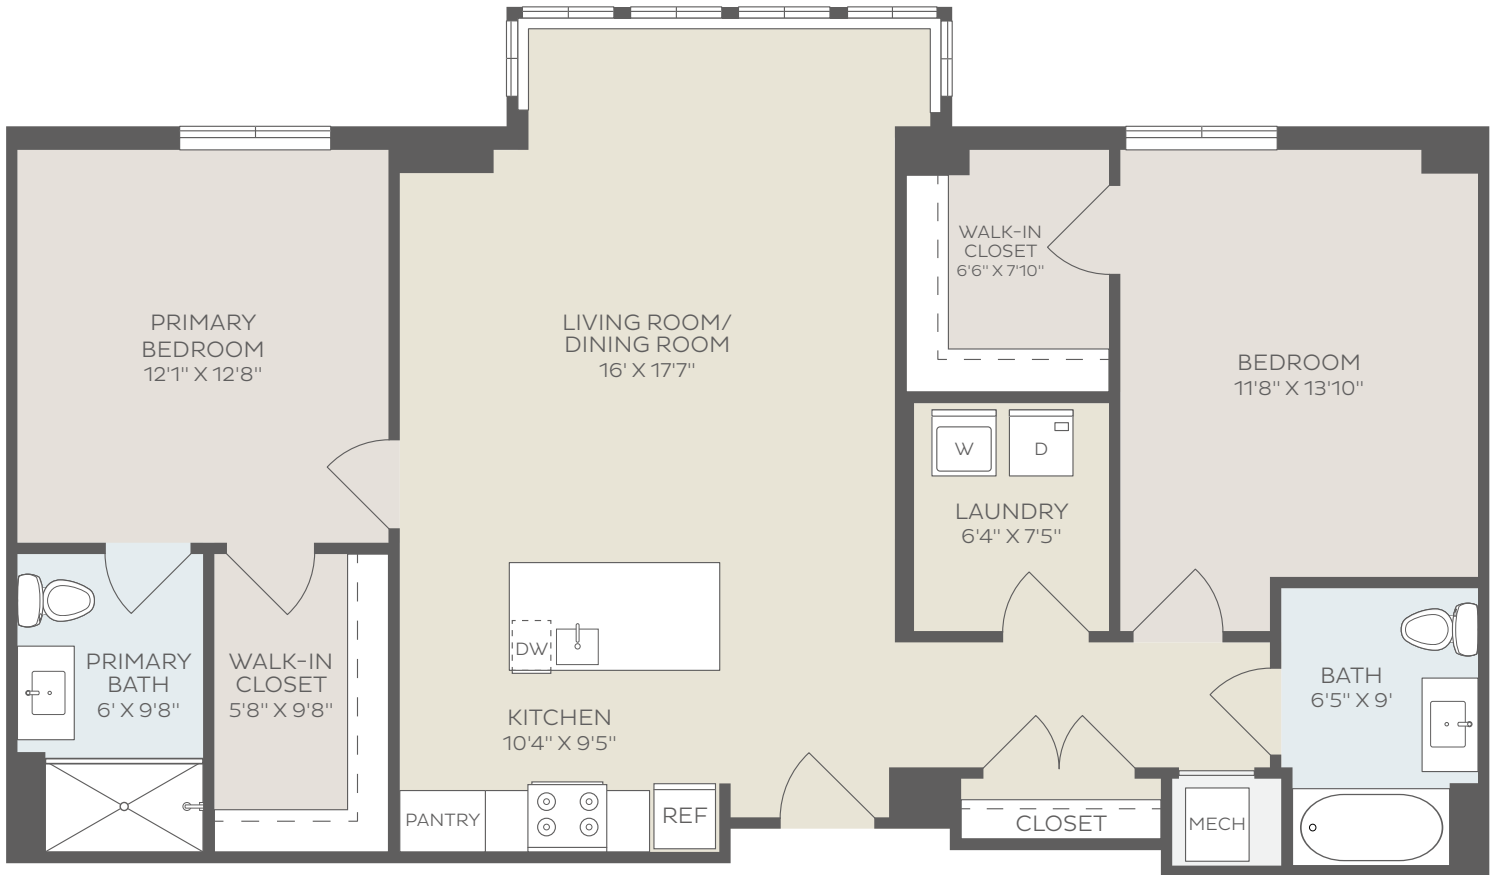

UNIT 419

INDEPENDENT LIVING AT THE FITZGERALD

1,236 SQ. FT.

202.935.5250 | LIFEATTHEFITZGERALD.COM

Kisco Senior Living reserves the right to change pricing, delete or modify floor plans and specifications without notice or obligation. All square footage is approximate.